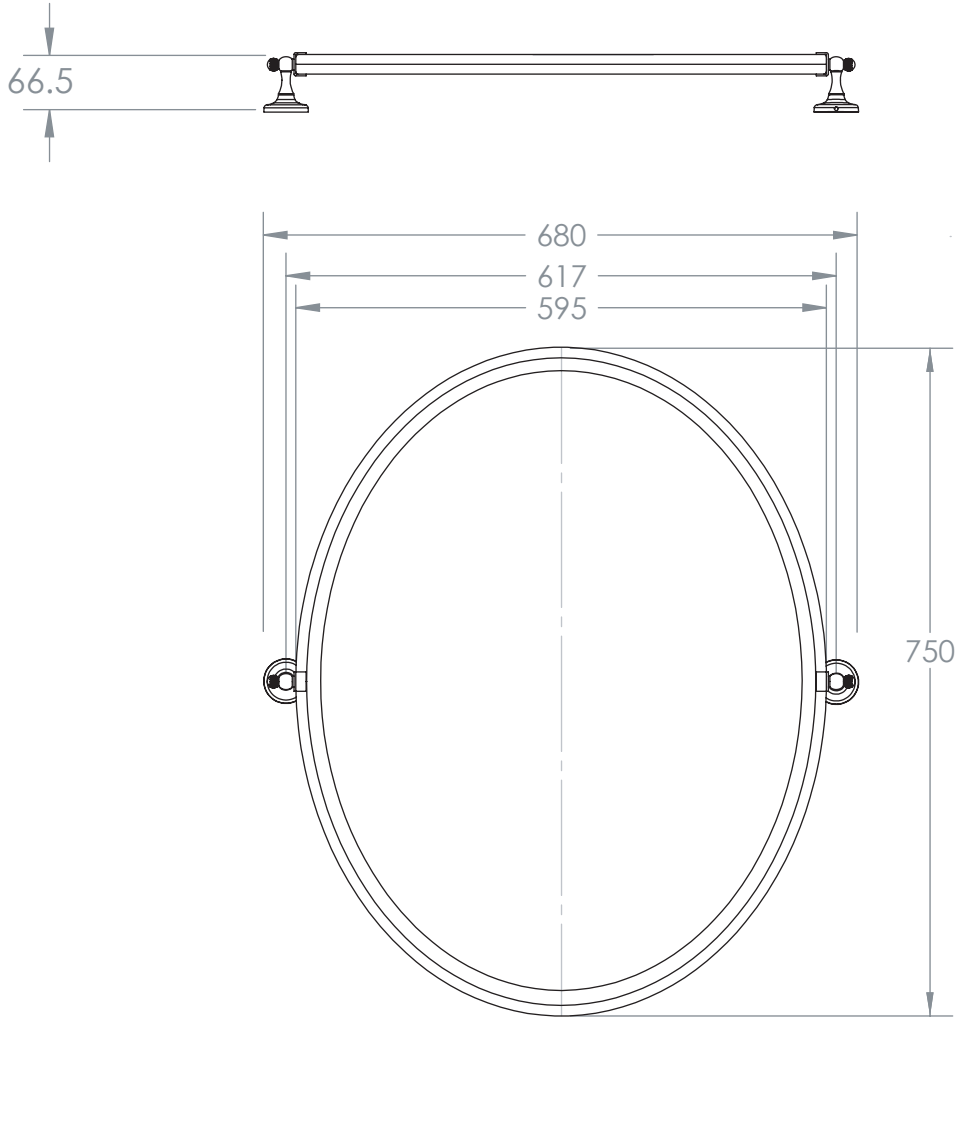

### DRAWING NOT TO SCALE - DO NOT MEASURE FROM THIS TECH SPEC

We recommend that all products are purchased with the assistance of a specialist bathroom retailer and always installed by an experienced installer who is a member of a recognised association. All sizes quoted are nominal : items may vary by +/- 2% against the figures quoted. When planning installations where dimensions are critical, it is essential that the space allowed for the individual items is physically checked. IBC Products LTD cannot be held liable for any costs associated with items not fitting in any given area. The contents of this statement are based on information correct at the time of publication. We reserve the right to make alterations in product characteristic, fixing, packagine, operation etc. at any time without notice.