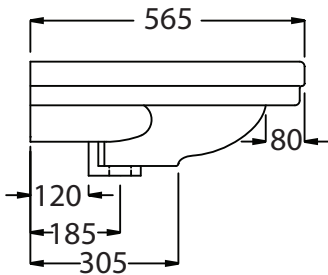

Ceramic Collection

Chelsea	700 Wash basin with pedestal
---------	------------------------------

We recommend that all products are purchased with the assistance of a specialist bathroom retailer and always installed by an experienced installer who is a member of a recognised association. All sizes quoted are nominal : items may vary by +/- 2% against the figures quoted. When planning installations where dimensions are critical, it is essential that the space allowed for the individual items is physically checked. IBC Products LTD cannot be held liable for any costs associated with items not fitting in any given area. The contents of this statement are based on information correct at the time of publication. We reserve the right to make alterations in product characteristic, fixing, packagine, operation etc. at any time without notice.

Ceramic Collection

Chelsea

700 Wash basin with pedestal

We recommend that all products are purchased with the assistance of a specialist bathroom retailer and always installed by an experienced installer who is a member of a recognised association. All sizes quoted are nominal : items may vary by +/- 2% against the figures quoted. When planning installations where dimensions are critical, it is essential that the space allowed for the individual items is physically checked. IBC Products LTD cannot be held liable for any costs associated with items not fitting in any given area. The contents of this statement are based on information correct at the time of publication. We reserve the right to make alterations in product characteristic, fixing, packagine, operation etc. at any time without notice.