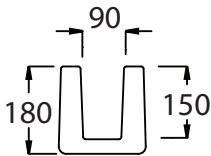

Ceramic Collection

Chelsea	700 Wash basin with pedestal
---------	------------------------------

We recommend that all products are purchased with the assistance of a specialist bathroom retailer and always installed by an experienced installer who is a member of a recognised association. All sizes quoted are nominal : items may vary by +/- 2% against the figures quoted. When planning installations where dimensions are critical, it is essential that the space allowed for the individual items is physically checked. IBC Products LTD cannot be held liable for any costs associated with items not fitting in any given area. The contents of this statement are based on information correct at the time of publication. We reserve the right to make alterations in product characteristic, fixing, packagine, operation etc. at any time without notice.