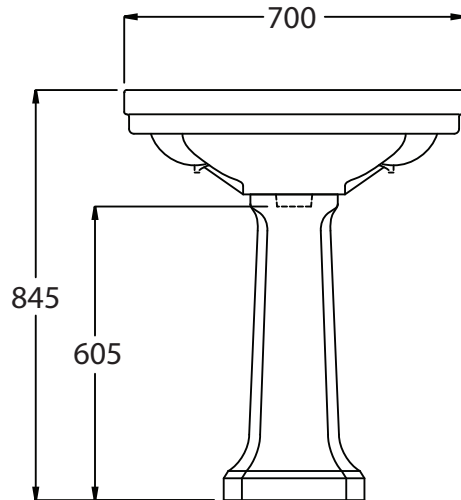

Ceramic Collection

Chelsea	700 Wash basin with pedestal
---------	------------------------------

We recommend that all products are purchased with the assistance of a specialist bathroom retailer and always installed by an experienced installer who is a member of a recognised association. All sizes quoted are nominal : items may vary by +/- 2% against the figures quoted. When planning installations where dimensions are critical, it is essential that the space allowed for the individual items is physically checked. IBC Products LTD cannot be held liable for any costs associated with items not fitting in any given area. The contents of this statement are based on information correct at the time of publication. We reserve the right to make alterations in product characteristic, fixing, packagine, operation etc. at any time without notice.

Ceramic Collection

Chelsea

700 Wash basin with pedestal

We recommend that all products are purchased with the assistance of a specialist bathroom retailer and always installed by an experienced installer who is a member of a recognised association. All sizes quoted are nominal : items may vary by +/- 2% against the figures quoted. When planning installations where dimensions are critical, it is essential that the space allowed for the individual items is physically checked. IBC Products LTD cannot be held liable for any costs associated with items not fitting in any given area. The contents of this statement are based on information correct at the time of publication. We reserve the right to make alterations in product characteristic, fixing, packagine, operation etc. at any time without notice.