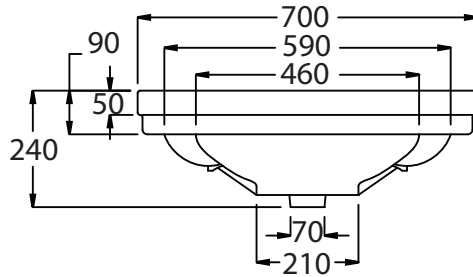

Ceramic Collection

Chelsea	700 Wash basin with pedestal
---------	------------------------------

We recommend that all products are purchased with the assistance of a specialist bathroom retailer and always installed by an experienced installer who is a member of a recognised association. All sizes quoted are nominal : items may vary by +/- 2% against the figures quoted. When planning installations where dimensions are critical, it is essential that the space allowed for the individual items is physically checked. IBC Products LTD cannot be held liable for any costs associated with items not fitting in any given area. The contents of this statement are based on information correct at the time of publication. We reserve the right to make alterations in product characteristic, fixing, packagine, operation etc. at any time without notice.

Ceramic Collection

Chelsea

700 Wash basin with pedestal

We recommend that all products are purchased with the assistance of a specialist bathroom retailer and always installed by an experienced installer who is a member of a recognised association. All sizes quoted are nominal : items may vary by +/- 2% against the figures quoted. When planning installations where dimensions are critical, it is essential that the space allowed for the individual items is physically checked. IBC Products LTD cannot be held liable for any costs associated with items not fitting in any given area. The contents of this statement are based on information correct at the time of publication. We reserve the right to make alterations in product characteristic, fixing, packagine, operation etc. at any time without notice.