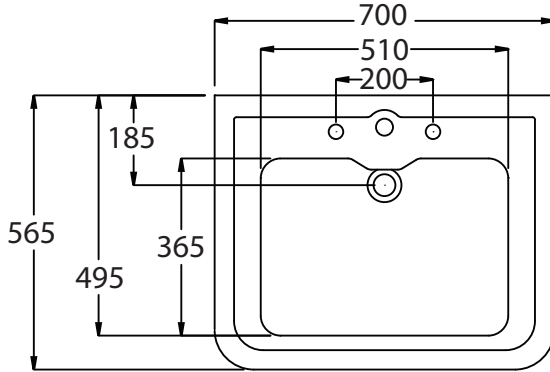

Ceramic Collection

Chelsea	700 Wash basin with pedestal
---------	------------------------------

We recommend that all products are purchased with the assistance of a specialist bathroom retailer and always installed by an experienced installer who is a member of a recognised association. All sizes quoted are nominal : items may vary by +/- 2% against the figures quoted. When planning installations where dimensions are critical, it is essential that the space allowed for the individual items is physically checked. IBC Products LTD cannot be held liable for any costs associated with items not fitting in any given area. The contents of this statement are based on information correct at the time of publication. We reserve the right to make alterations in product characteristic, fixing, packagine, operation etc. at any time without notice.

Ceramic Collection

Chelsea

700 Wash basin with pedestal

We recommend that all products are purchased with the assistance of a specialist bathroom retailer and always installed by an experienced installer who is a member of a recognised association. All sizes quoted are nominal : items may vary by +/- 2% against the figures quoted. When planning installations where dimensions are critical, it is essential that the space allowed for the individual items is physically checked. IBC Products LTD cannot be held liable for any costs associated with items not fitting in any given area. The contents of this statement are based on information correct at the time of publication. We reserve the right to make alterations in product characteristic, fixing, packagine, operation etc. at any time without notice.