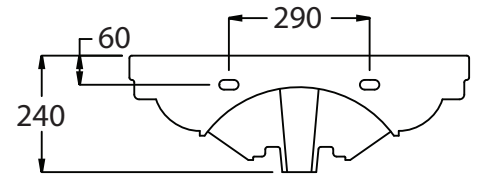

Ceramic Collection

Chelsea	700 Wash basin with pedestal
---------	------------------------------

We recommend that all products are purchased with the assistance of a specialist bathroom retailer and always installed by an experienced installer who is a member of a recognised association. All sizes quoted are nominal : items may vary by +/- 2% against the figures quoted. When planning installations where dimensions are critical, it is essential that the space allowed for the individual items is physically checked. IBC Products LTD cannot be held liable for any costs associated with items not fitting in any given area. The contents of this statement are based on information correct at the time of publication. We reserve the right to make alterations in product characteristic, fixing, packagine, operation etc. at any time without notice.

Ceramic Collection

Chelsea

700 Wash basin with pedestal

We recommend that all products are purchased with the assistance of a specialist bathroom retailer and always installed by an experienced installer who is a member of a recognised association. All sizes quoted are nominal : items may vary by +/- 2% against the figures quoted. When planning installations where dimensions are critical, it is essential that the space allowed for the individual items is physically checked. IBC Products LTD cannot be held liable for any costs associated with items not fitting in any given area. The contents of this statement are based on information correct at the time of publication. We reserve the right to make alterations in product characteristic, fixing, packagine, operation etc. at any time without notice.