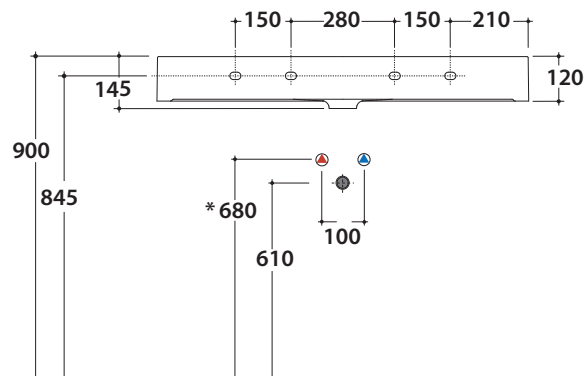

# T-EDGE BASIN B6R100BI

CE EN 14688:2015

# GLOBO

Ceramic antibacterial effect  
BATAFORM®

Glazed product with  
CERASLIDE®

Le Pietre

GLOBOTHIN®

Bagno di Colore

Cod. **B6R100BI**

Basin 100.47 h12 cm. Wall-hung or sit-on installation.  
Fixing kit included. Weight 24 Kg

\* For taps mounted on counter top

Cod. **FI024BI**

Valve drain with ceramic top for basins without overflow. Weight 0,5 Kg

Cod. **FI024CR**

Chromed valve drain for basins without overflow. Weight 0,5 Kg