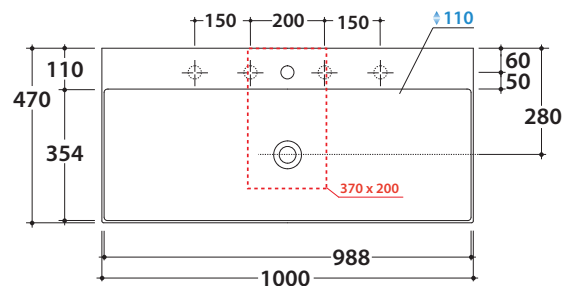

# GLOBO

Ceramic antibacterial effect  
BATAFORM®

Glazed product with  
CERASLIDE®

Le Pietre

GLOBOTHIN®

Bagno di Colore

Cod. **B6R100BI**

Basin 100.47 h12 cm. Wall-hung or sit-on installation.  
Fixing kit included. Weight 24 Kg

\* For taps mounted on counter top

Cod. **FI024BI**

Valve drain with ceramic top for basins without overflow. Weight 0,5 Kg

Cod. **FI024CR**

Chromed valve drain for basins without overflow. Weight 0,5 Kg