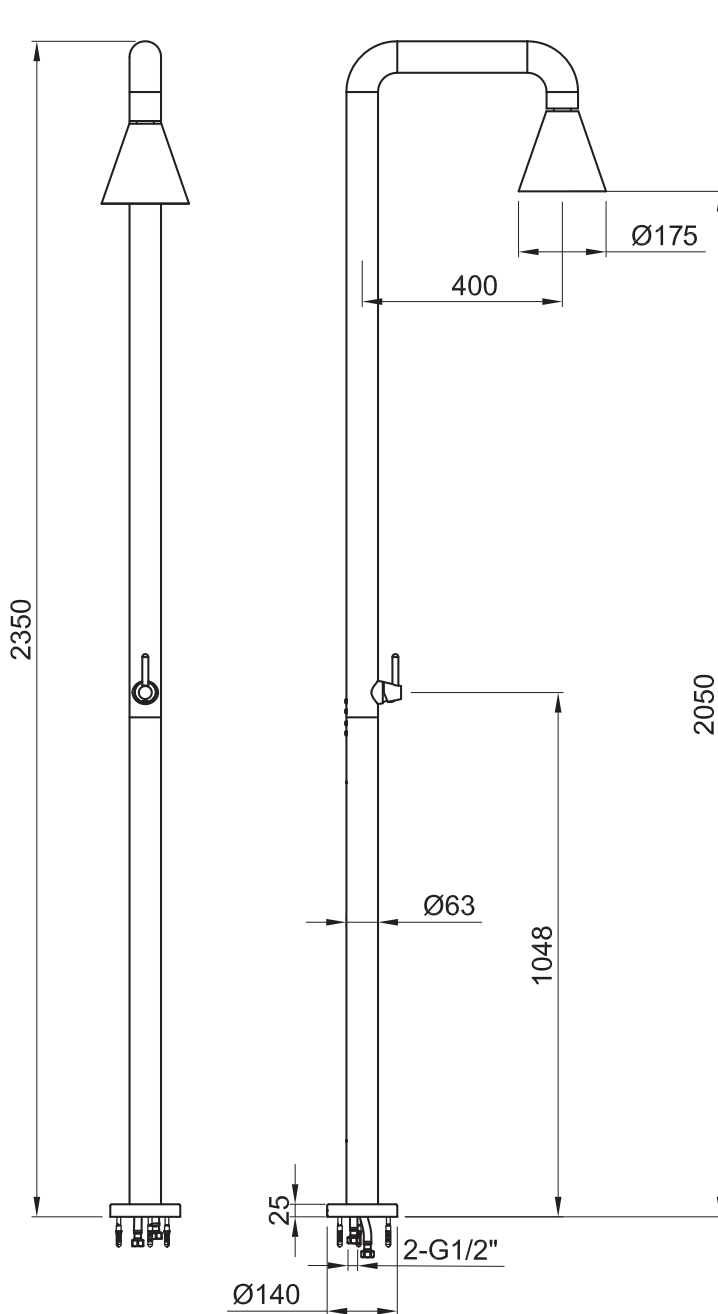

# JEE-O cone shower 01

Article code:

900-6100

● Brushed

900-6106

● Gun metal

Material:

Stainless Steel r316

Shower head

$\text{Ø}170\text{mm}/99$  nozzles

Cleaning instructions:

download JEE-O shower and taps manual on our website: [www.jee-o.com](http://www.jee-o.com)

Cartridge:

JEE-O ceramic mixing cartridge (35mm), item code 005-0101

Flow at water of 38°C / 100,4°F:

12l p/m at 3bar pressure

Connection:

2 x G 1/2" ( $\text{Ø}15\text{mm} / 0.6''$ ) nylon<sup>(out)</sup>/epdm<sup>(in)</sup> flexhose with brass swivel British Standard Pipe (BSP)

Thread:

Dimension package:

L 161 x W 27/66 x H 24 cm

Total weight:

14 kg

Package weight:

3,2 kg

Placing on a water-tight floor