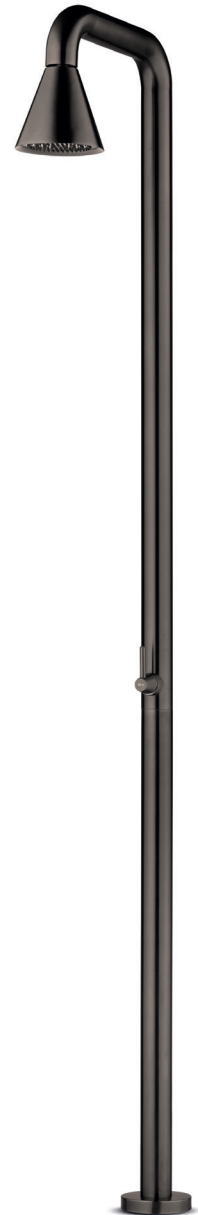

# JEE-O cone shower 01

Article code:

900-6100

● Brushed

900-6106

● Gun metal

Material:

Stainless Steel r316

Shower head

$\text{Ø}170\text{mm}/99$  nozzles

Cleaning instructions:

download JEE-O shower and taps manual on our website: [www.jee-o.com](http://www.jee-o.com)

Cartridge:

JEE-O ceramic mixing cartridge (35mm), item code 005-0101

Flow at water of 38°C / 100,4°F:

12l p/m at 3bar pressure

Connection:

2 x G 1/2" ( $\text{Ø}15\text{mm} / 0.6''$ ) nylon<sup>(out)</sup>/epdm<sup>(in)</sup> flexhose with brass swivel British Standard Pipe (BSP)

Thread:

Dimension package:

L 161 x W 27/66 x H 24 cm

Total weight:

14 kg

Package weight:

3,2 kg

Placing on a water-tight floor