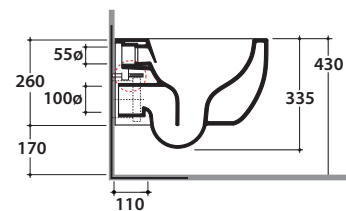

MODE WALL-HUNG WC MES03BI

CE EN 997:2015

GLOBO