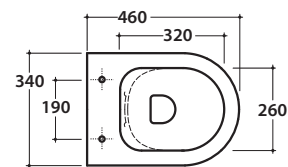

MODE WALL-HUNG WC MES03BI

CE EN 997:2015

GLOBO