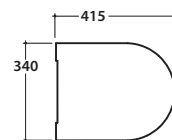

MODE WALL-HUNG WC MES03BI

CE EN 997:2015

GLOBO

Ceramic antibacterial effect
BATAFORM®

Drain < 3 lt

Glazed product with
CERASLIDE®

Cod. **MES03BI**

Wall-hung Wc No-rim 46.34 h33 cm. Average drain < 3 Lt. Fixing kit included. Weight 20 Kg

Seat-cover with hinge system
to quick release

Cod. **ME021BI**

Removable duroplast seat-cover with soft-closing system. Weight 3 Kg

Cod. **VA132**

Flow reductor.

Cod. **PU001**

Acoustic and crash protection.

Cod. **FI002**

Fixing brackets for W/H sanitary. Weight 2,5 Kg