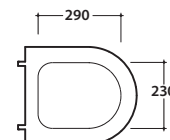

MODE WALL-HUNG WC MES03BI

CE EN 997:2015

GLOBO

Ceramic antibacterial effect
BATAFORM®

Drain < 3 lt

Glazed product with
CERASLIDE®

Cod. **MES03BI**

Wall-hung Wc No-rim 46.34 h33 cm. Average drain < 3 Lt. Fixing kit included. Weight 20 Kg

Seat-cover with hinge system
to quick release

Cod. **ME021BI**

Removable duroplast seat-cover with soft-closing system. Weight 3 Kg

Cod. **VA132**

Flow reductor.

Cod. **PU001**

Acoustic and crash protection.

Cod. **FI002**

Fixing brackets for W/H sanitary. Weight 2,5 Kg