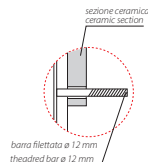

MODE WALL-HUNG WC MES03BI

CE EN 997:2015

GLOBO