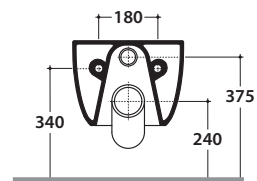

Ceramic antibacterial effect
BATAFORM®

Drain < 3 lt

Glazed product with
CERASLIDE®

Cod. **MES03BI**

Wall-hung Wc No-rim 46.34 h33 cm. Average drain < 3 Lt. Fixing kit included. Weight 20 Kg

Seat-cover with hinge system
to quick release

Cod. **ME021BI**

Removable duroplast seat-cover with soft-closing system. Weight 3 Kg