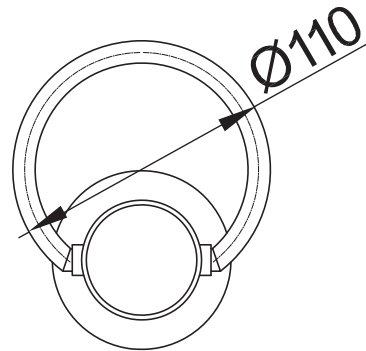

# JEE-O pure wall basin mixer

middle off

right water flow

Article code:

300-1500

● Brushed

300-1501

● Polished

Material:

Stainless Steel r304

Cleaning instructions:

download JEE-O shower and taps manual on our website: [www.jee-o.com](http://www.jee-o.com)

Cartridge:

Kerox ceramic mixing mechanism (progressive), item code 005-0201

Flow at water of 38°C / 100,4°F:

9L p/m at 3bar pressure

Connection:

Thread:

2 x G 1/2" (ø15mm / 0.6")  
British Standard Pipe (BSP)

Dimension package:

Total weight:

Package weight:

L 38 x W 27 x H 16 cm

2.6 kg

0.4 kg

7 year warranty - The general conditions can be found on our website: [www.jee-o.com/downloads](http://www.jee-o.com/downloads)

HS code:

84818011900

Approvals:

SLS BS EN 817