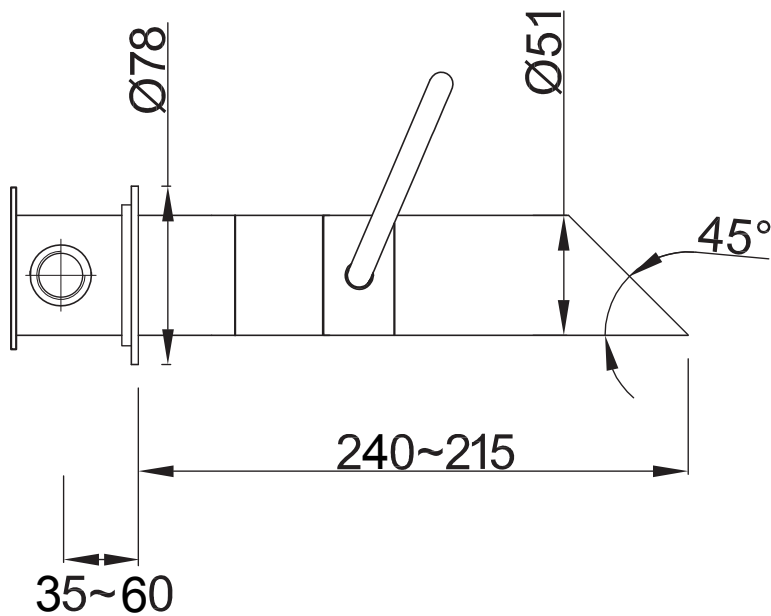

# JEE-O pure wall basin mixer

middle off

right water flow

Article code:

300-1500

● Brushed

300-1501

● Polished

Material:

Stainless Steel r304

Cleaning instructions:

download JEE-O shower and taps manual on our website: [www.jee-o.com](http://www.jee-o.com)

Cartridge:

Kerox ceramic mixing mechanism (progressive), item code 005-0201

Flow at water of 38°C / 100,4°F:

9L p/m at 3bar pressure

Connection:

Thread:

2 x G 1/2" (ø15mm / 0.6")  
British Standard Pipe (BSP)

Dimension package:

Total weight:

Package weight:

L 38 x W 27 x H 16 cm

2.6 kg

0.4 kg

7 year warranty - The general conditions can be found on our website: [www.jee-o.com/downloads](http://www.jee-o.com/downloads)

HS code:

84818011900

Approvals:

SLS BS EN 817