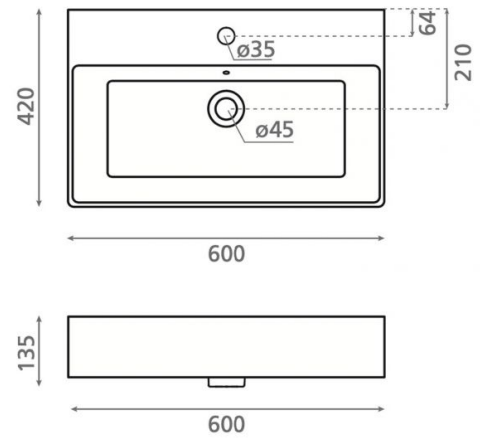

Bruselas

Ref. 4106

600x420x135 mm.

Features

Top counter and wall-hung washbasin
Dimensions: 600x420x135 mm.
With overflow.