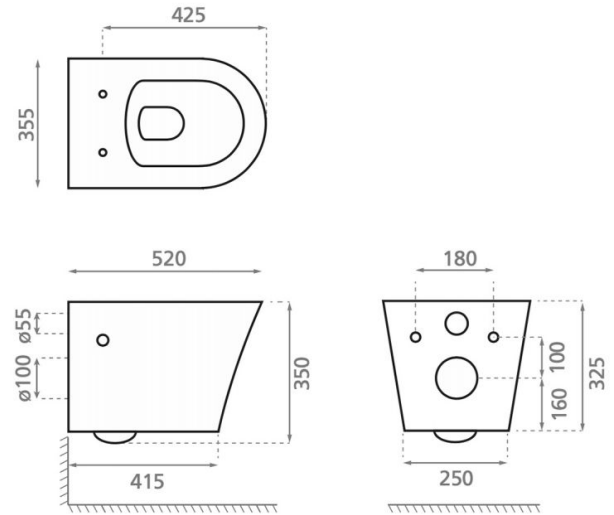

Sintra

Ref. 4551

520x356x350 mm.

Features

- Wall - hung WC
- Rimless
- Removable thermoset slim cover
- Soft close
- Weight with box 26.5kg | Units per palet 16